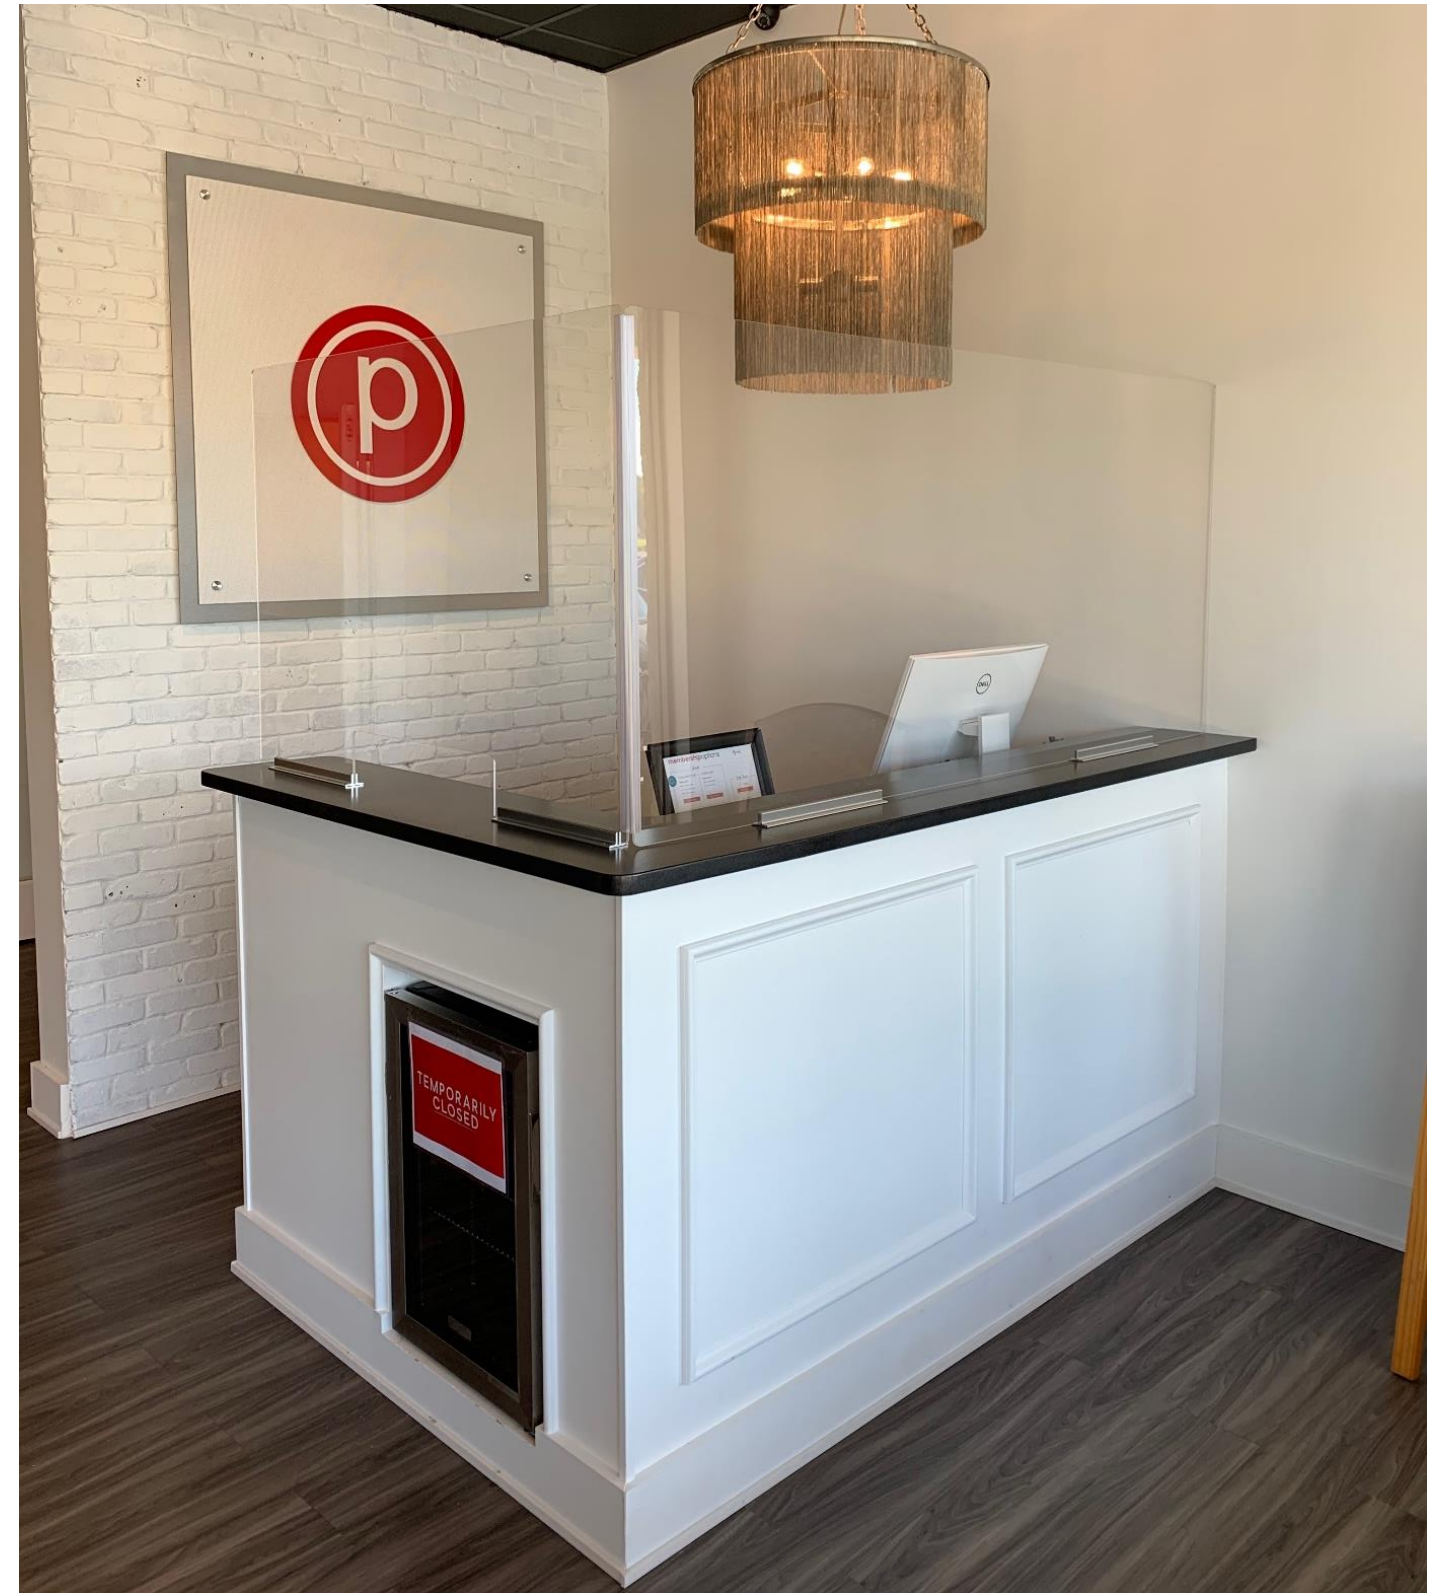

ReOpen

**Pearl Studio 82 Inc. helping Business's
ReOpen and comply with Safety Standards**

Office ReOpen Social Distancing Safety Signs

Description:

Social Distancing safety signage and hygiene barriers for all around the office.. Entrance, lobbies, hallways, bathrooms, common areas, offices, warehouse, etc..

Office ReOpen – Hygiene guards

Lobby / Reception

Office ReOpen – Hygiene guards

Lobby / Reception

Office ReOpen – Hygiene guards

Lobby / Reception

Office ReOpen – Anti bacterial stations

*Stands, stations refills and graphics available.