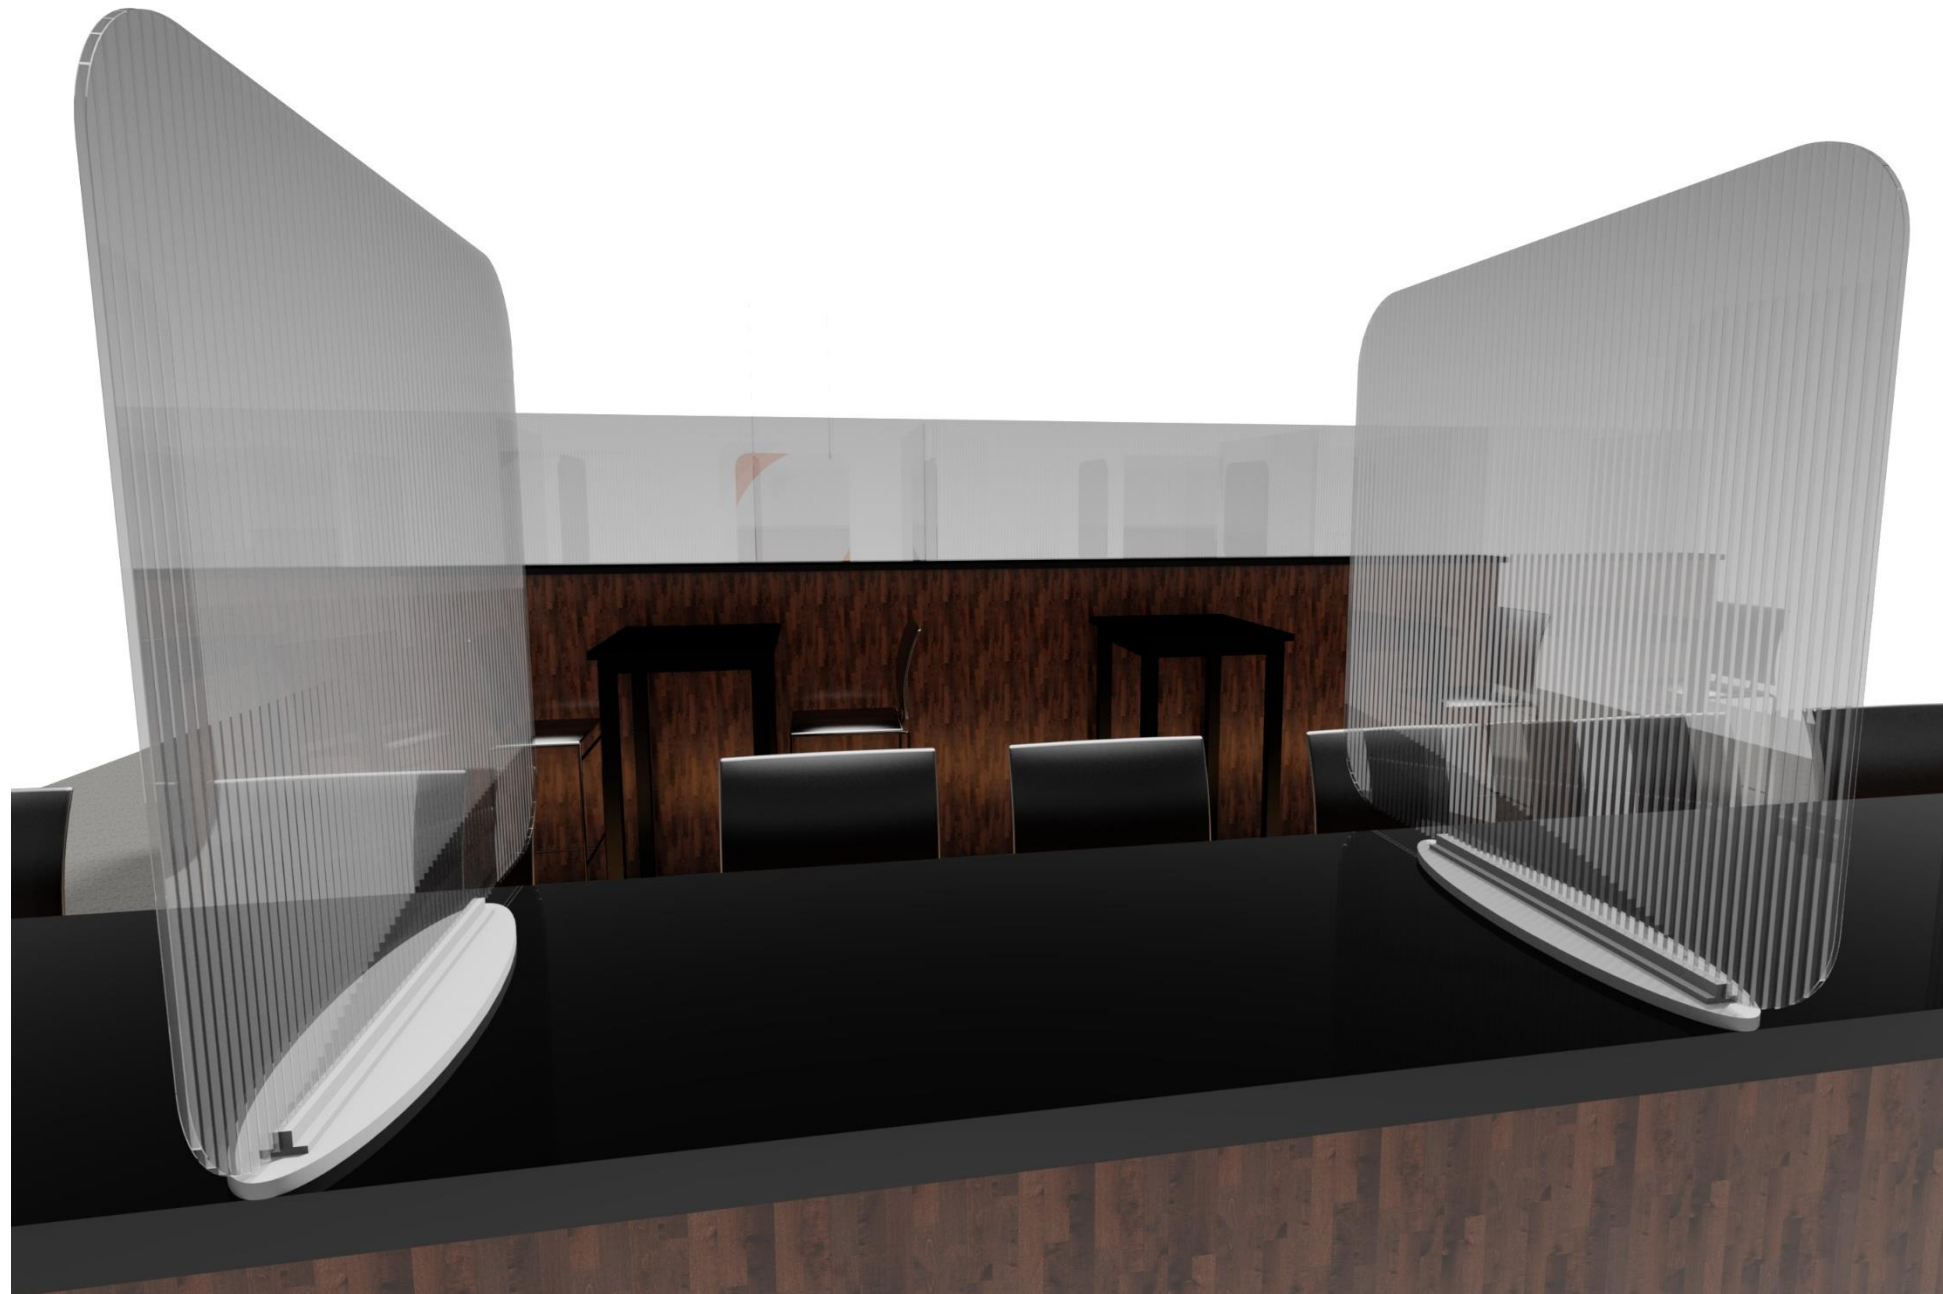

ReOpen

**Pearl Studio 82 Inc. helping Business's
ReOpen and comply with Safety Standards**

Office ReOpen Social Distancing Safety Signs

Description:

Social Distancing safety signage and hygiene barriers for all around the office.. Entrance, lobbies, hallways, bathrooms, common areas, offices, warehouse, etc..

THIN WALL CLAMP

Office ReOpen – Hygiene guards

Common areas

Office ReOpen – Hygiene guards

Common areas

Office ReOpen – Hygiene guards

Office ReOpen – Hygiene guards

Office ReOpen – Hygiene guards

School Social Distancing Safety Signs

*** All Graphics can be customizable to your logo and colors.**

Office ReOpen Social Distancing Safety Signs

Outside

*** All Graphics can be customizable to your logo and colors.**