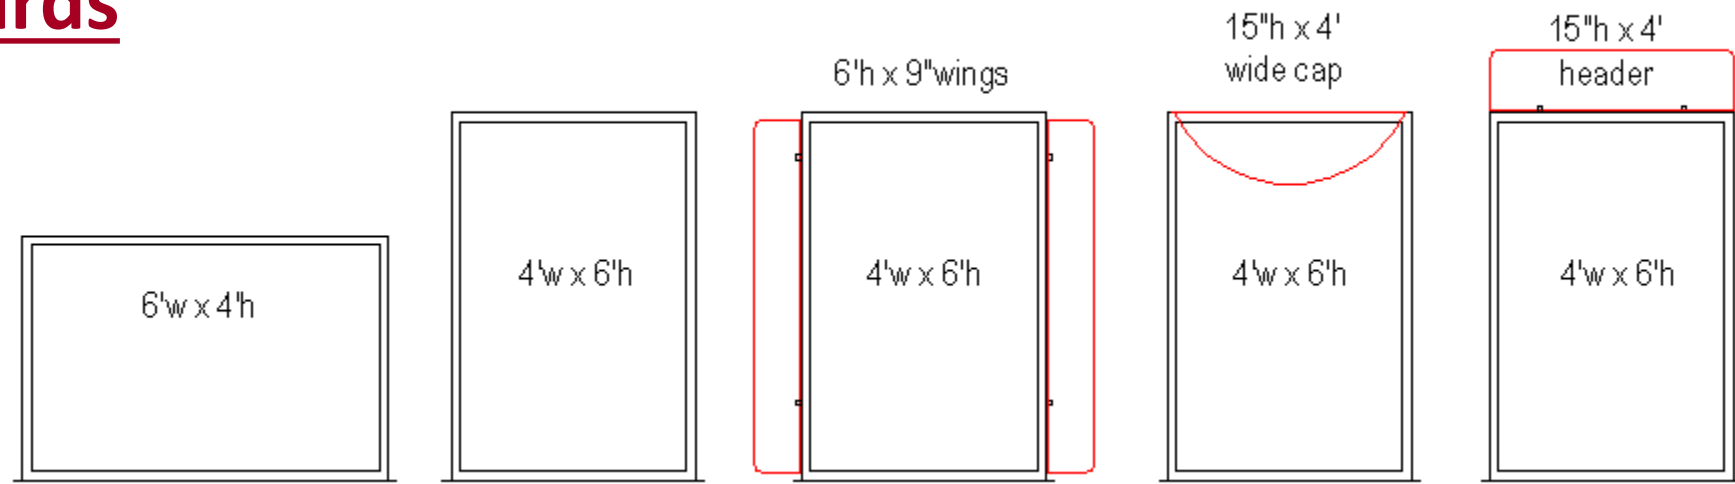

Dental ReOpen – Hygiene guards

AG1

4'x6' vertical and horizontal frames with clear plexi, colored plexi, twinwall, and graphic layer options.