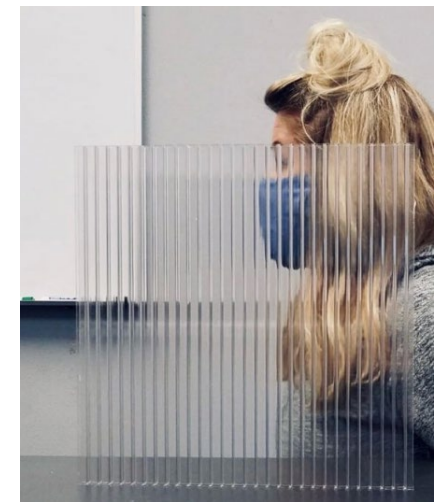

# Dental ReOpen – Hygiene guards

MA 1

Combination Graphic base with Plexi fin and header add ons.

# Dental ReOpen – Hygiene guards

TK 1

4' x 6' Stainless Steel verticals with clear multiwall window.