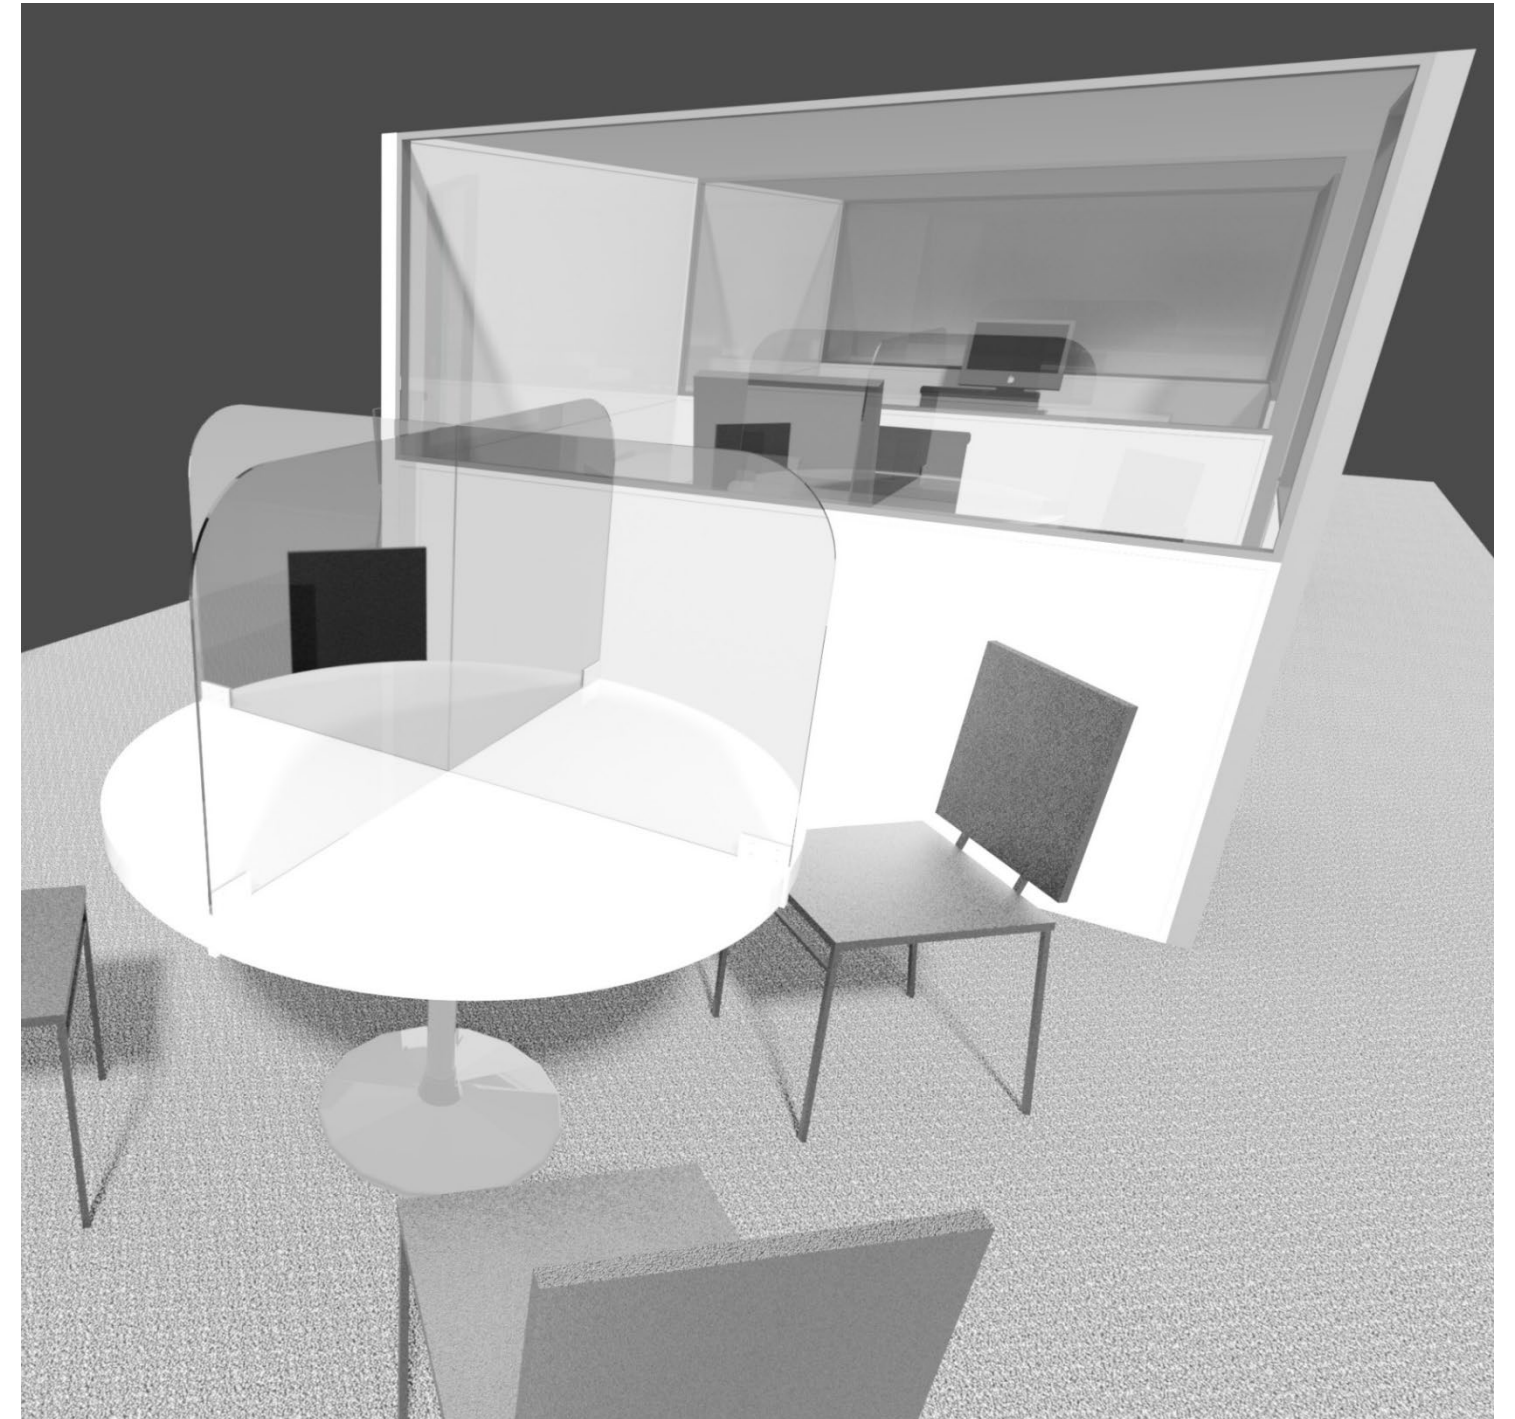

Dental ReOpen – Hygiene guards

Common areas