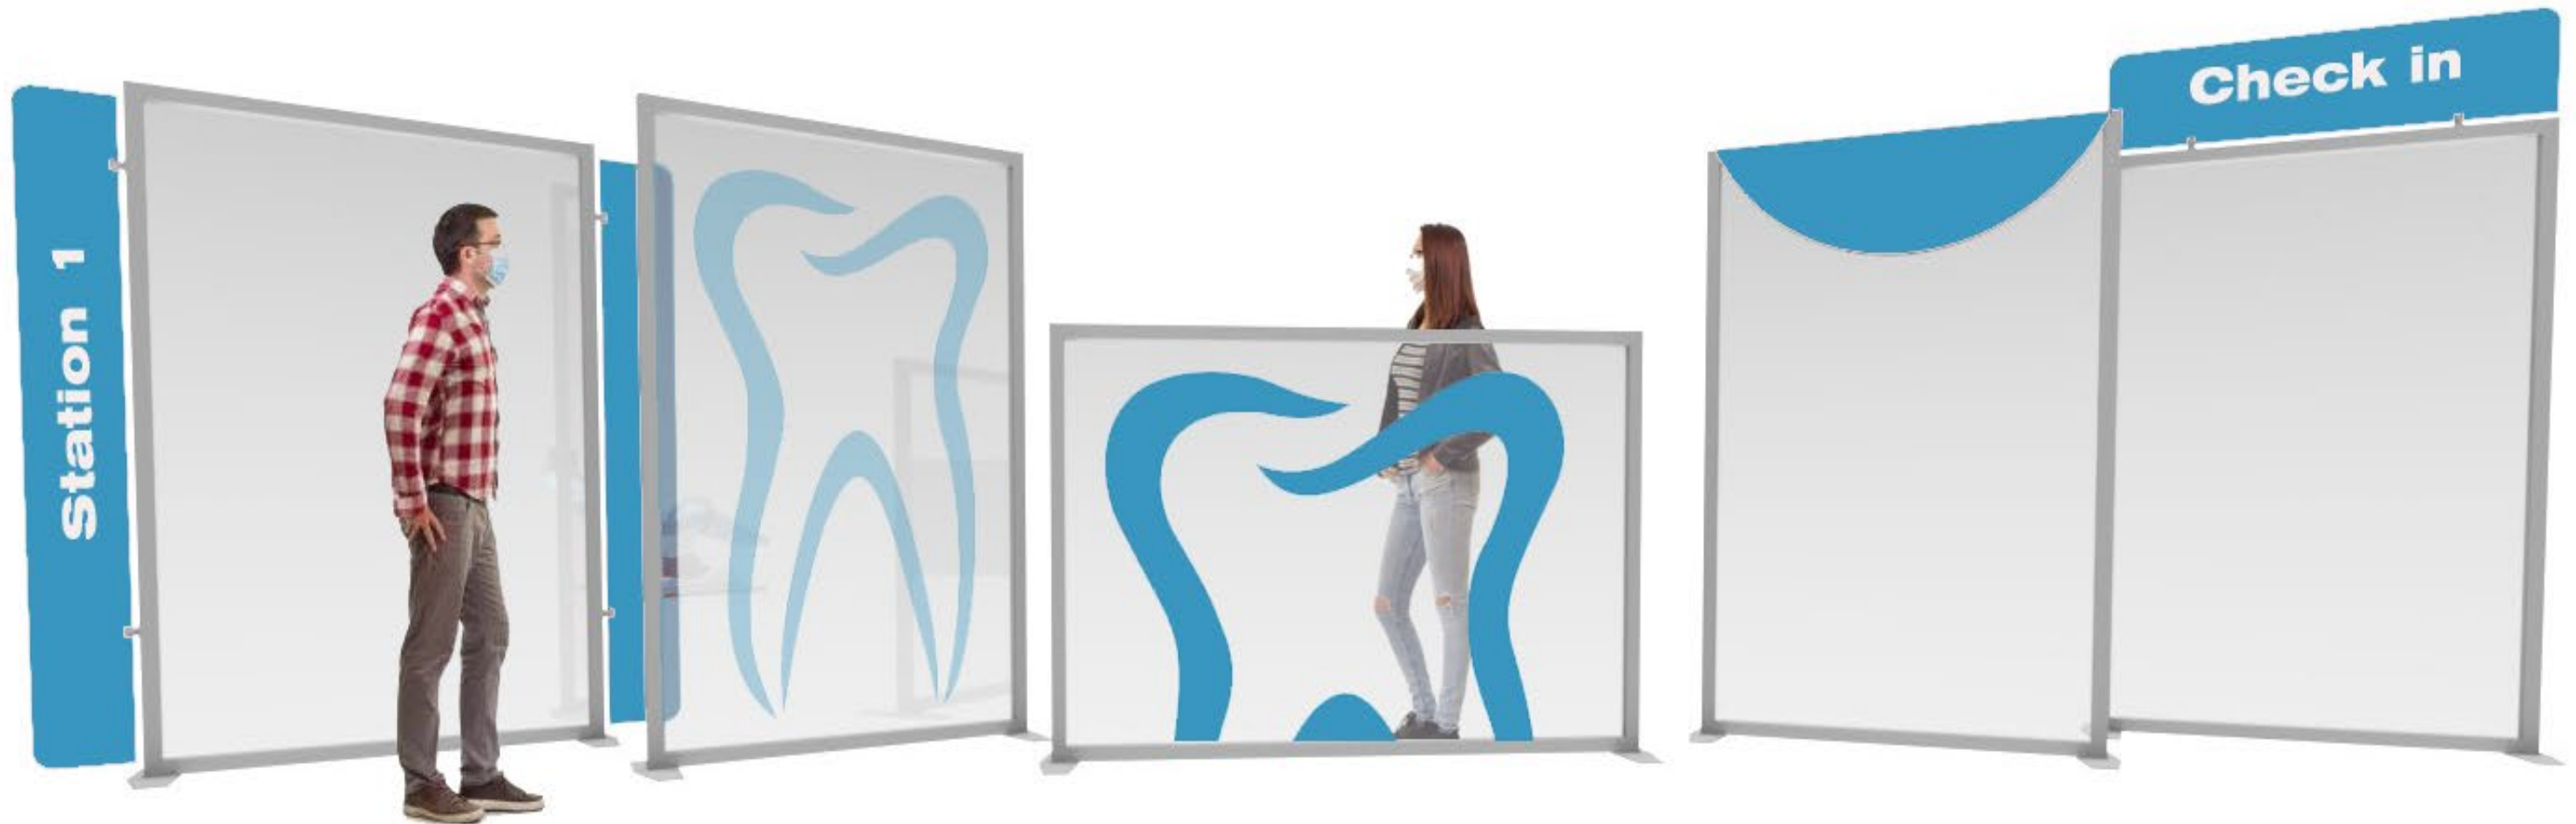

# Dental ReOpen – Hygiene guards

TK 1

4' x 6' Stainless Steel verticals with clear multiwall window.

# Dental ReOpen – Hygiene guards

CL1

40" x 70" h with ½" Clear Glass on casters with graphic layer option.

# Dental ReOpen – Hygiene guards

AG1

4'x6' vertical and horizontal frames with clear plexi, colored plexi, twinwall, and graphic layer options.