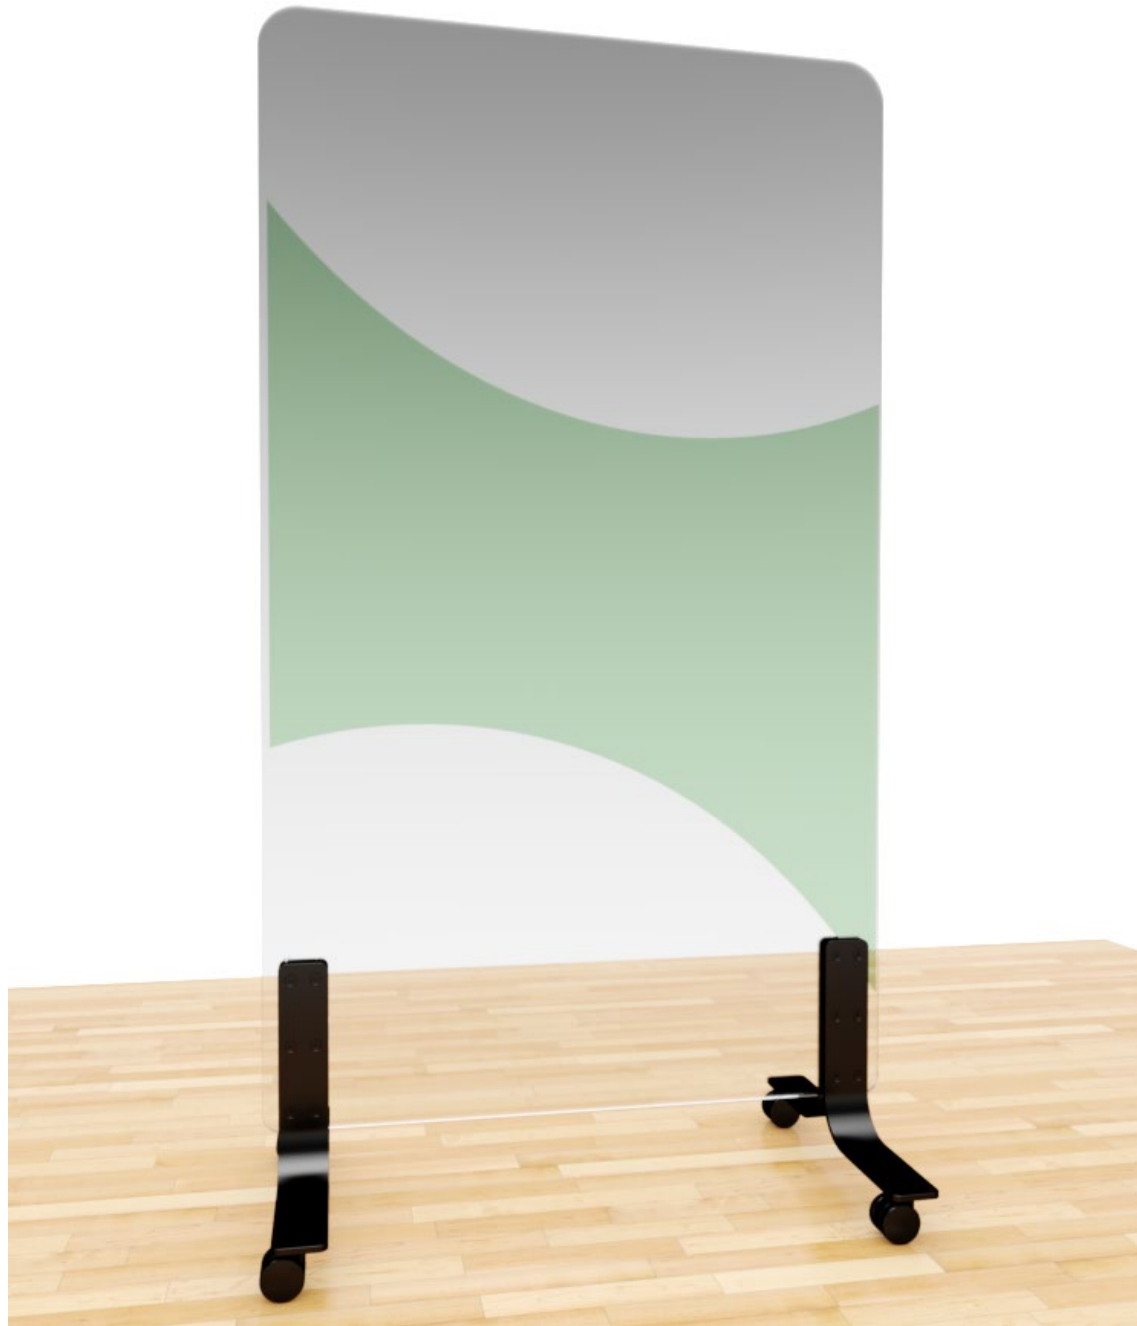

Dental ReOpen – Hygiene guards

CL1

40" x 70" h with ½" Clear Glass on casters with graphic layer option.