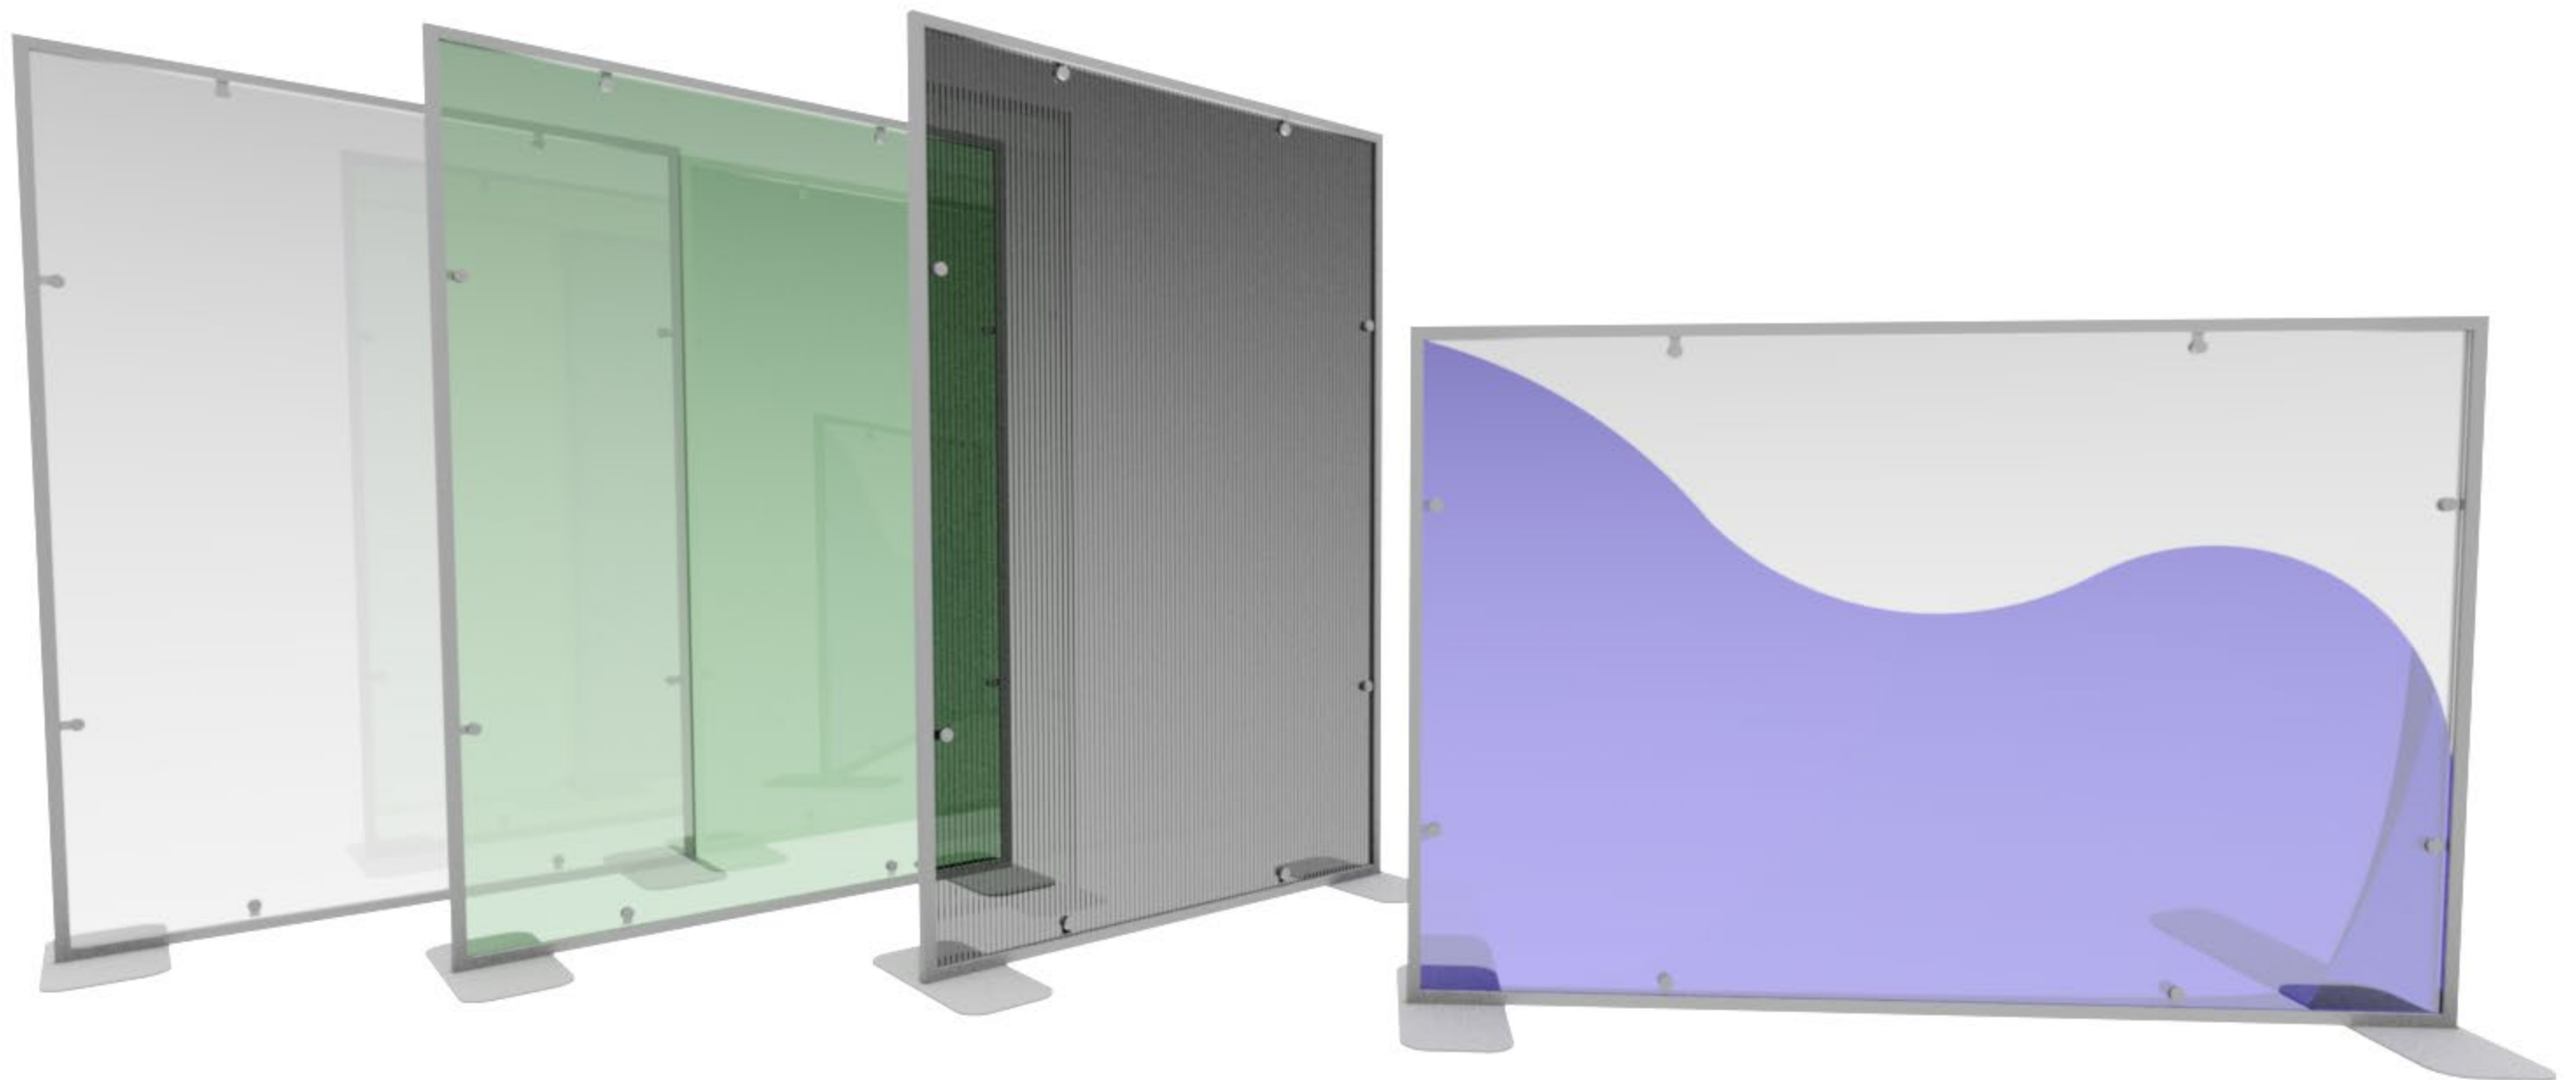

# Dental ReOpen – Hygiene guards

AG1

4'x6' vertical and horizontal frames with clear plexi, colored plexi, twinwall, and graphic layer options.

# Dental ReOpen – Hygiene guards

AL 1

3', 4', 5' x 6'6" h Frames with plexi, graphic and wing options.

# Dental ReOpen – Hygiene guards

TK2

4'x6' vertical and horizontal frames with clear plexi, colored plexi, twinwall, and graphic layer options.