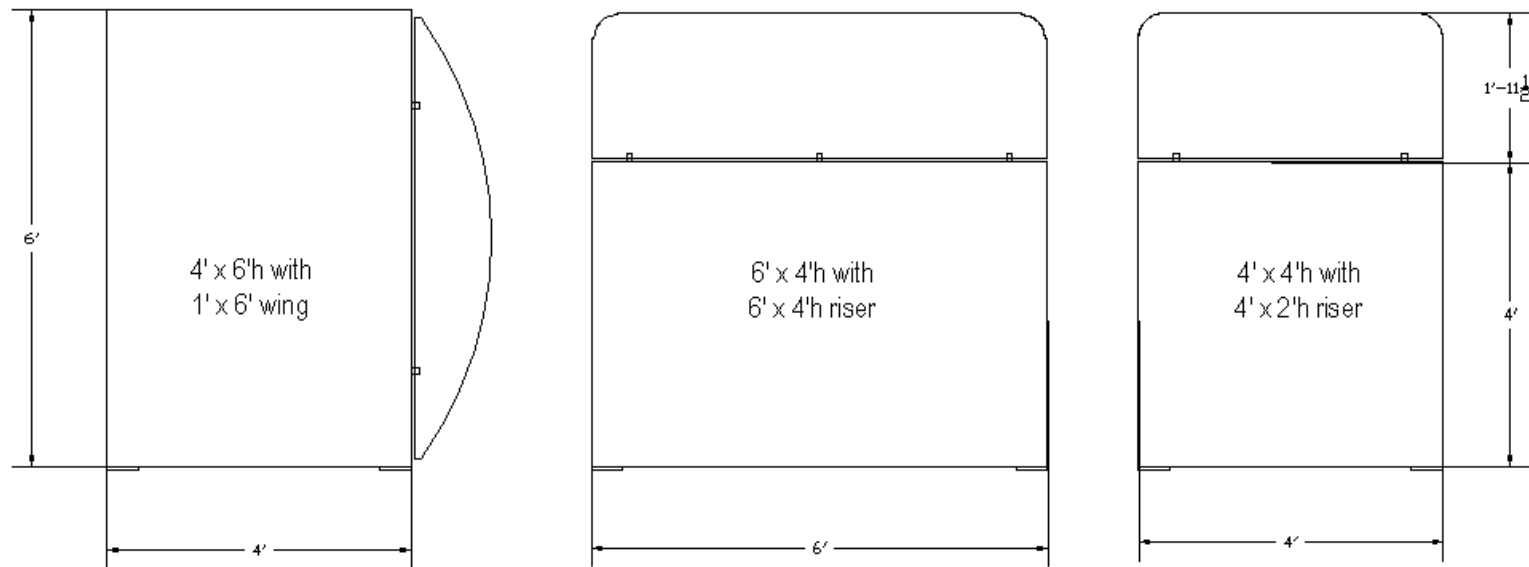

Dental ReOpen – Hygiene guards

MA 1

Combination Graphic base with Plexi attachments.